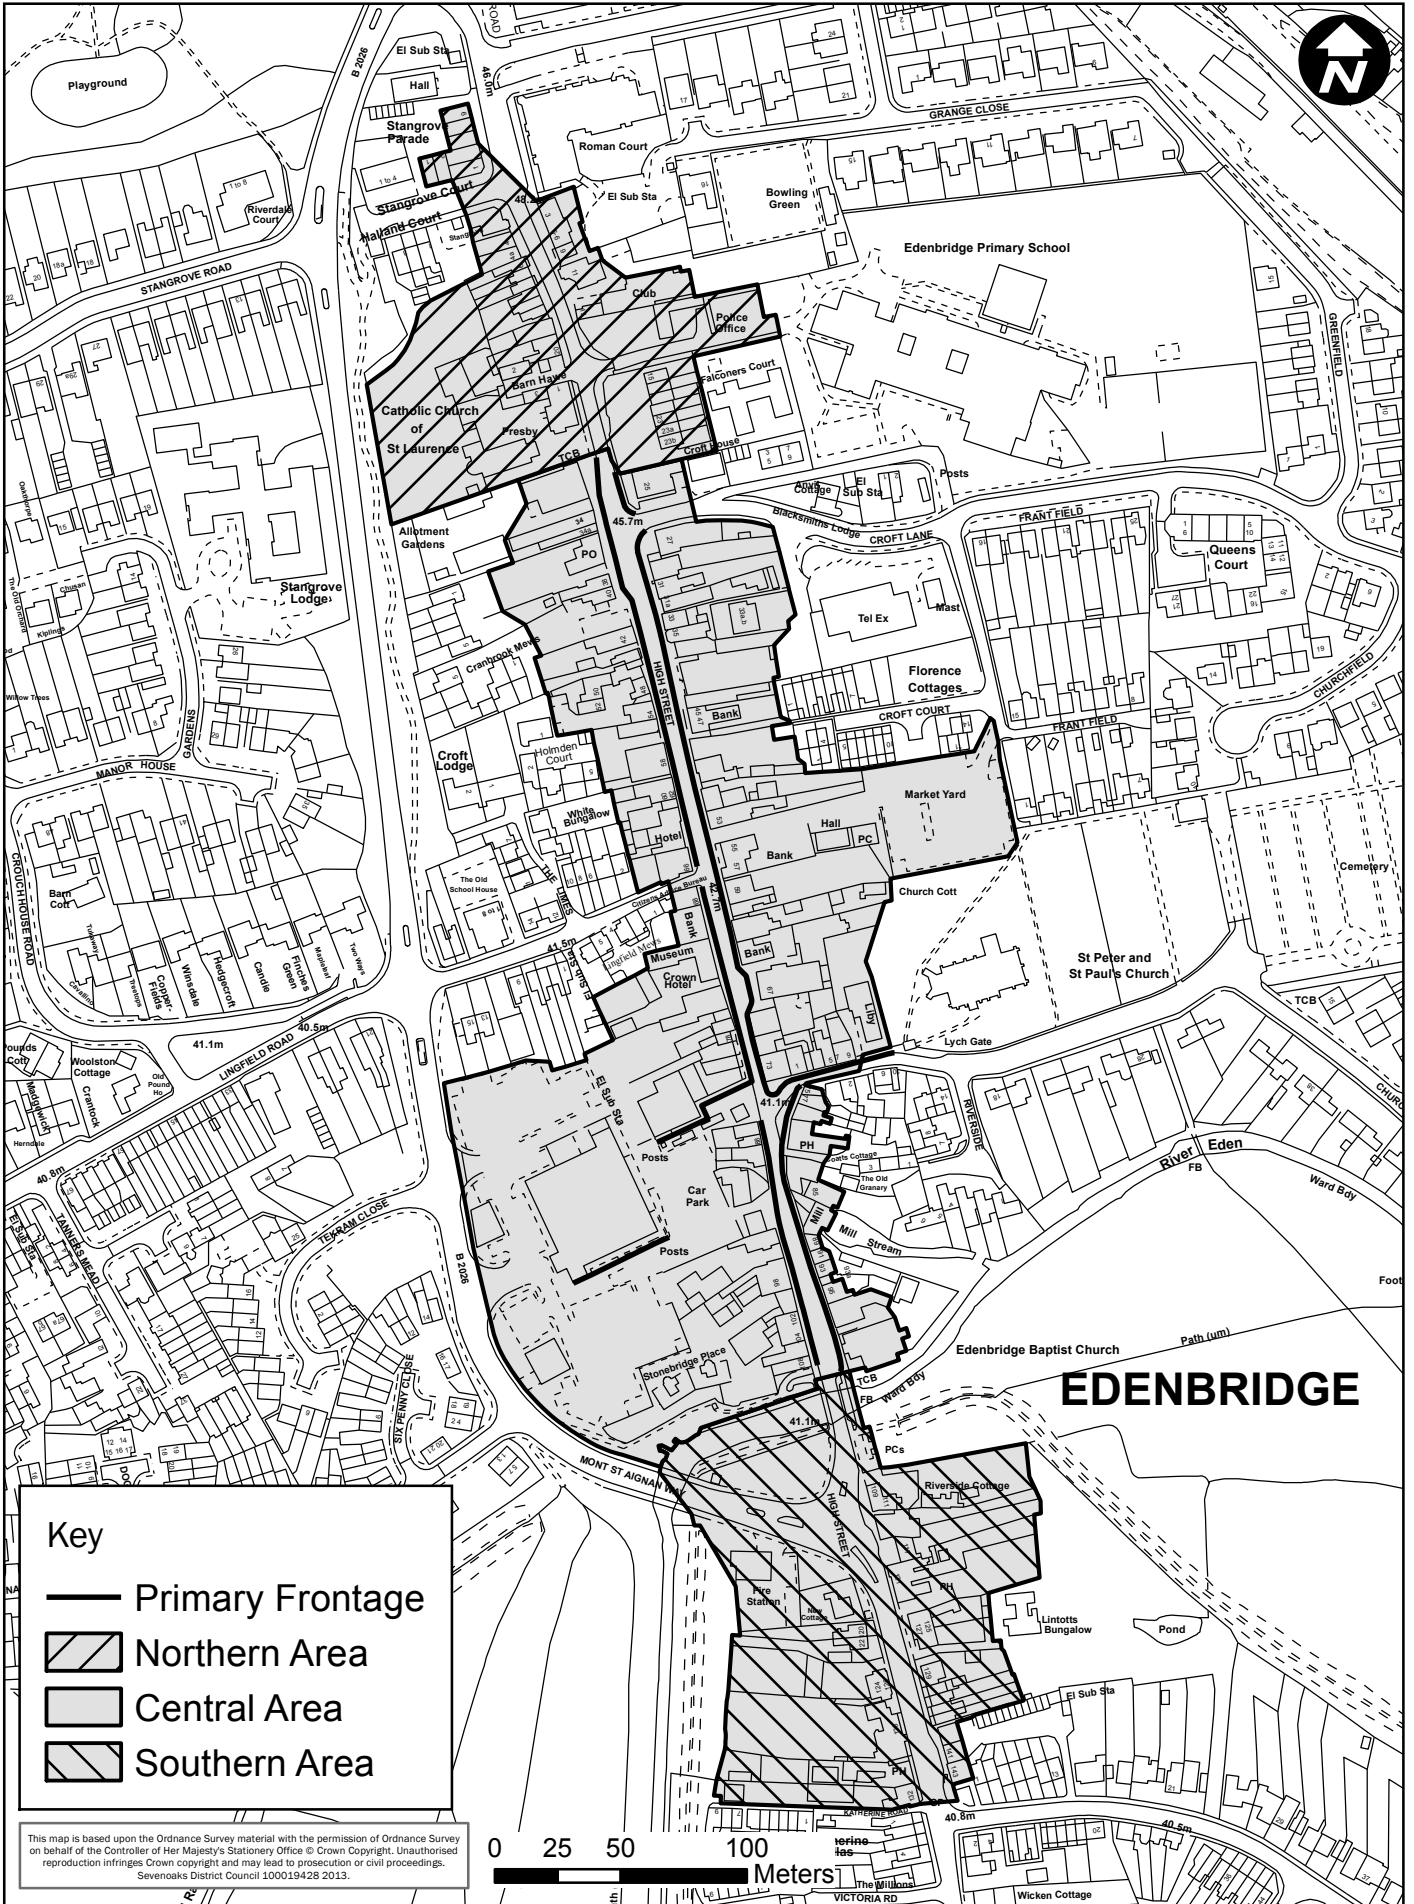

Policy LC3 - Edenbridge Town Centre

EDENBRIDGE

Key

- Primary Frontage
- Northern Area
- Central Area
- Southern Area