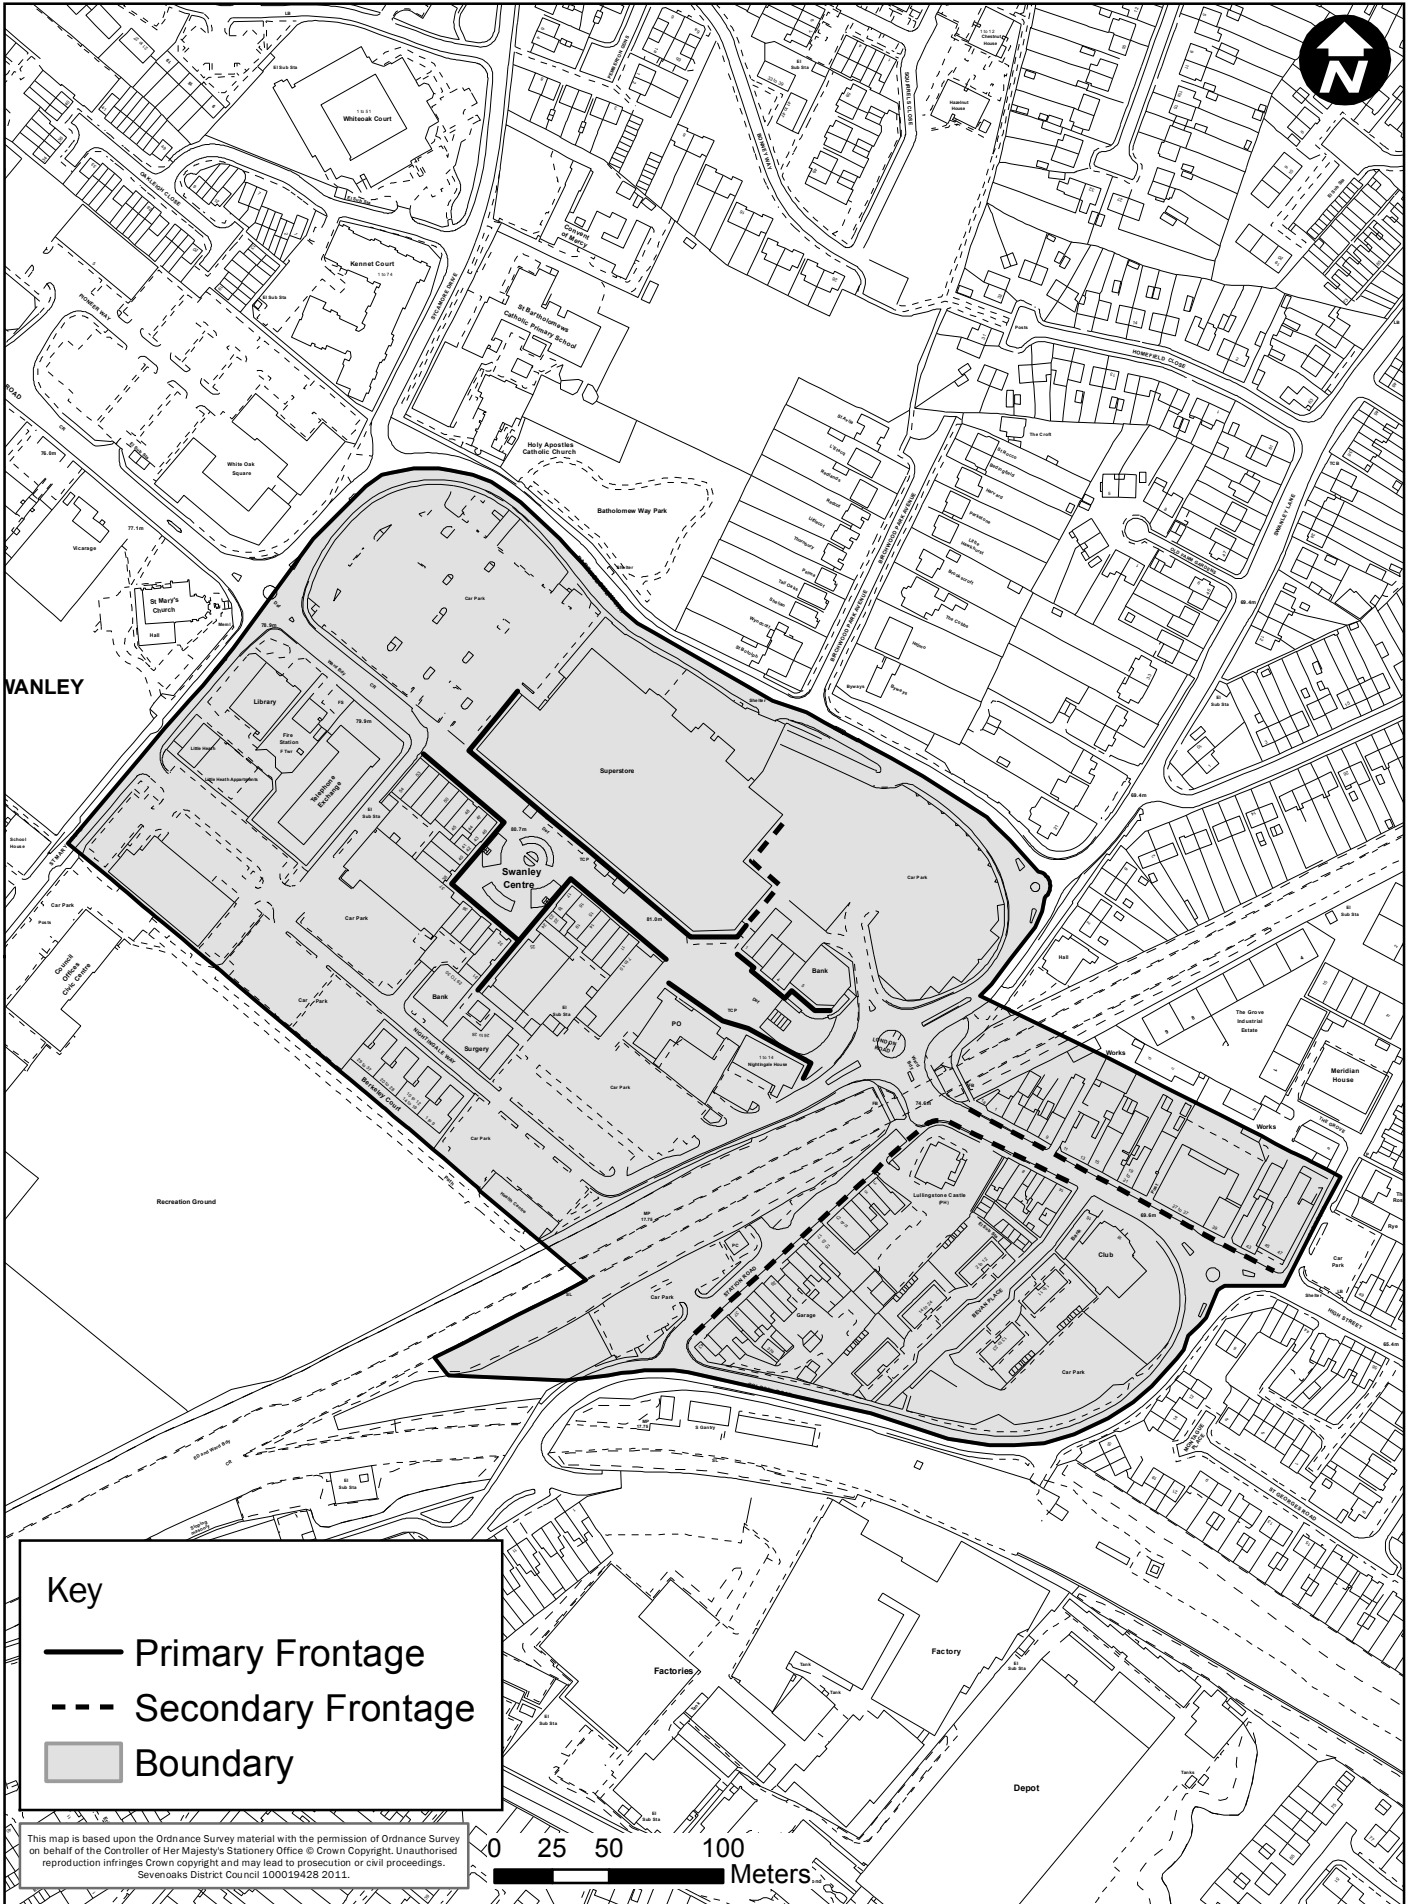

APPENDIX 7: TOWN CENTRE MAPS

Policy LC1 - Sevenoaks Town Centre

Policy LC2 - Swanley Town Centre

Policy LC3 - Edenbridge Town Centre

EDENBRIDGE

Key

-  Primary Frontage
-  Northern Area
-  Central Area
-  Southern Area

This map is based upon the Ordnance Survey material with the permission of Ordnance Survey on behalf of the Controller of Her Majesty's Stationery Office © Crown Copyright. Unauthorised reproduction infringes Crown copyright and may lead to prosecution or civil proceedings. Sevenoaks District Council 100019428 2013.