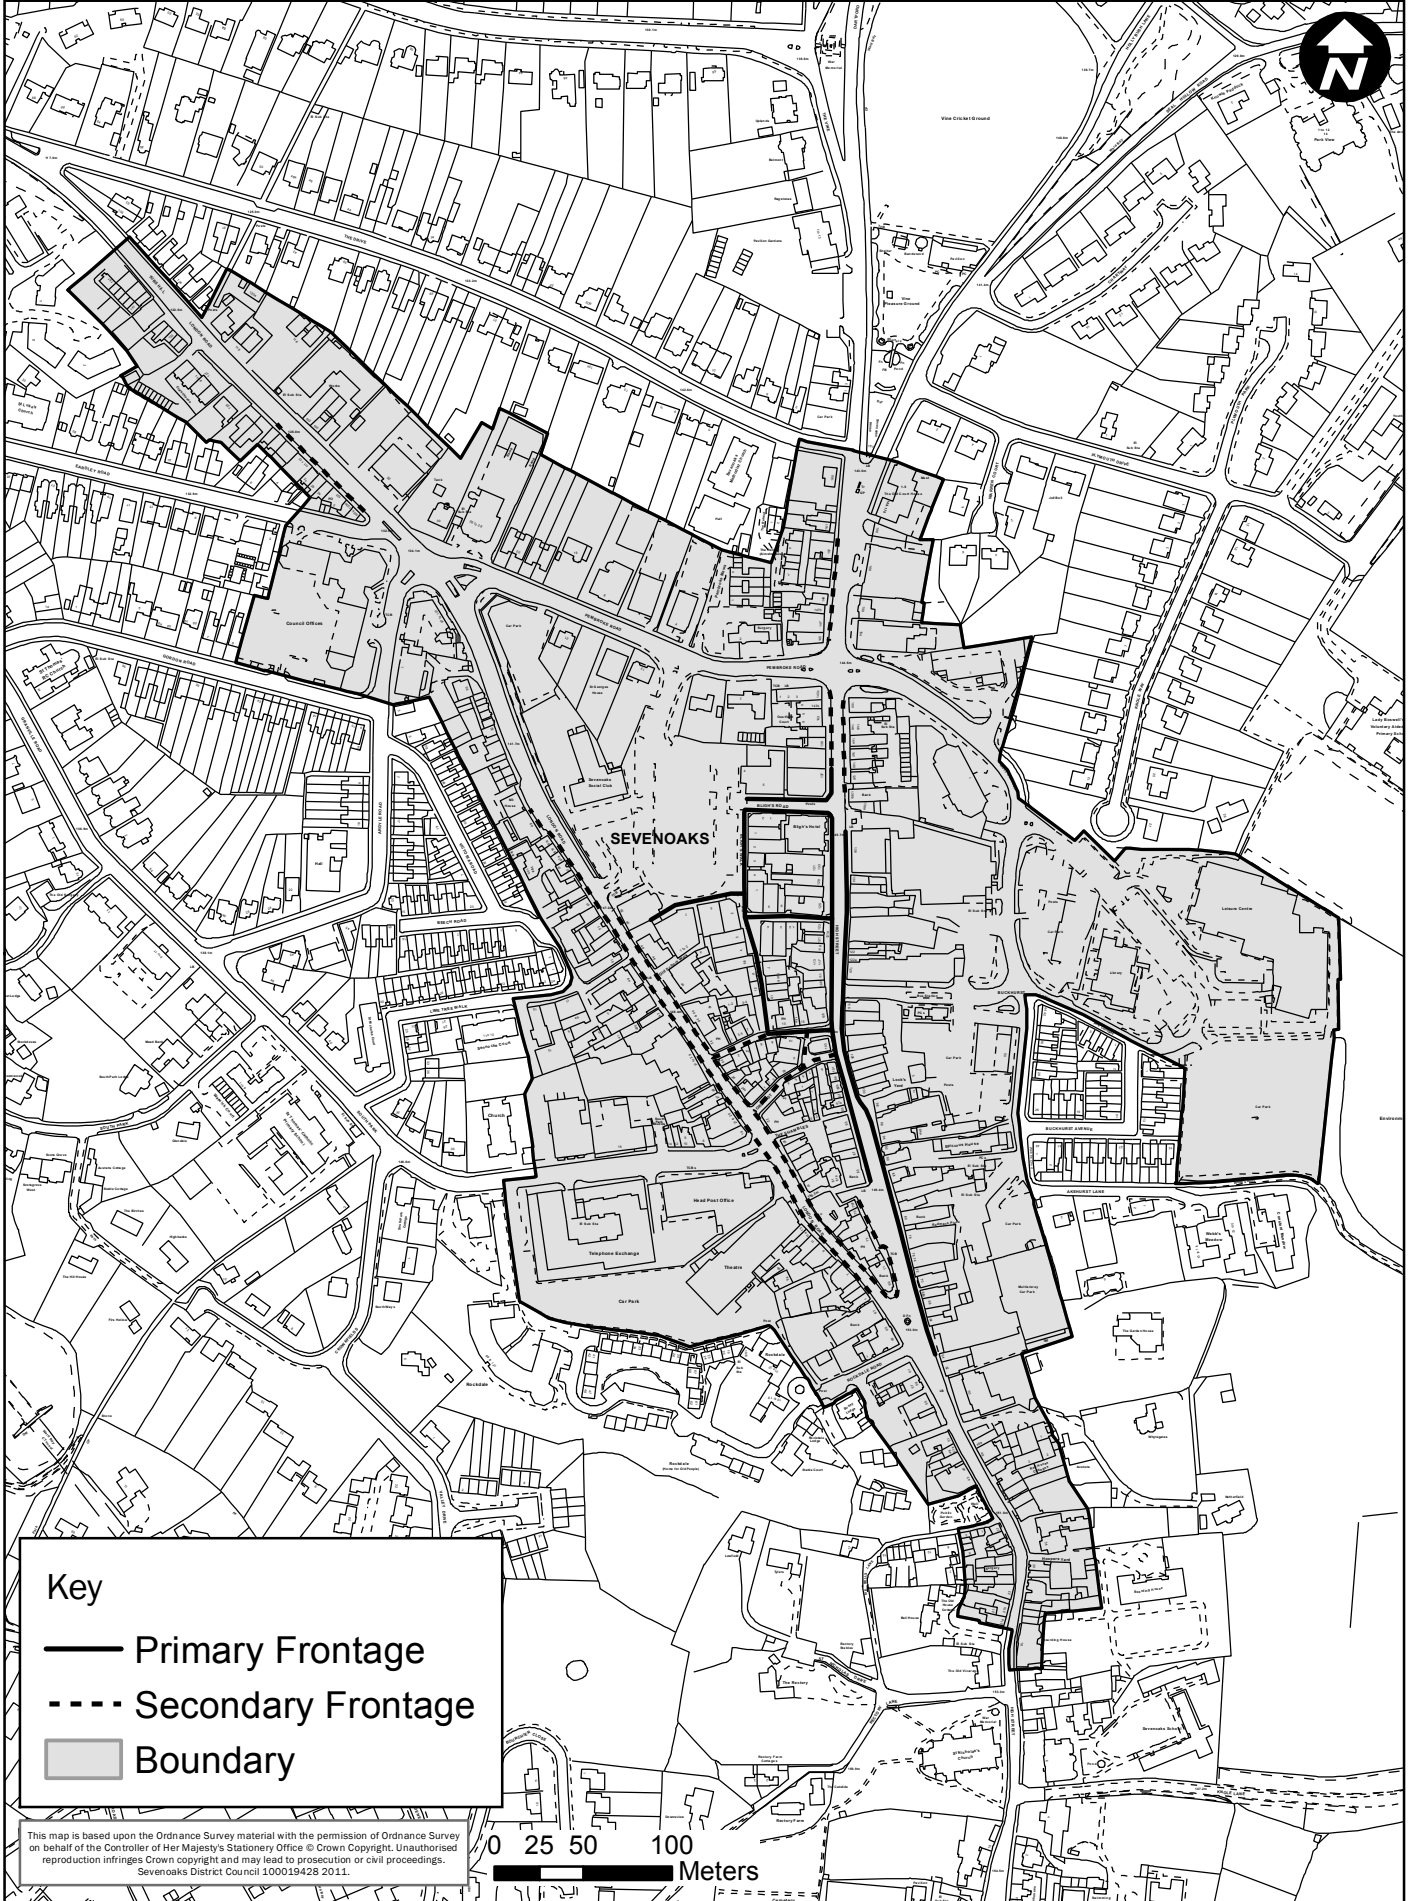

APPENDIX 7: TOWN CENTRE MAPS

Policy LC1 - Sevenoaks Town Centre

Policy LC2 - Swanley Town Centre

Policy LC3 - Edenbridge Town Centre

EDENBRIDGE

Key

-  Primary Frontage
-  Northern Area
-  Central Area
-  Southern Area

This map is based upon the Ordnance Survey material with the permission of Ordnance Survey on behalf of the Controller of Her Majesty's Stationery Office © Crown Copyright. Unauthorised reproduction infringes Crown copyright and may lead to prosecution or civil proceedings. Sevenoaks District Council 100019428 2013.